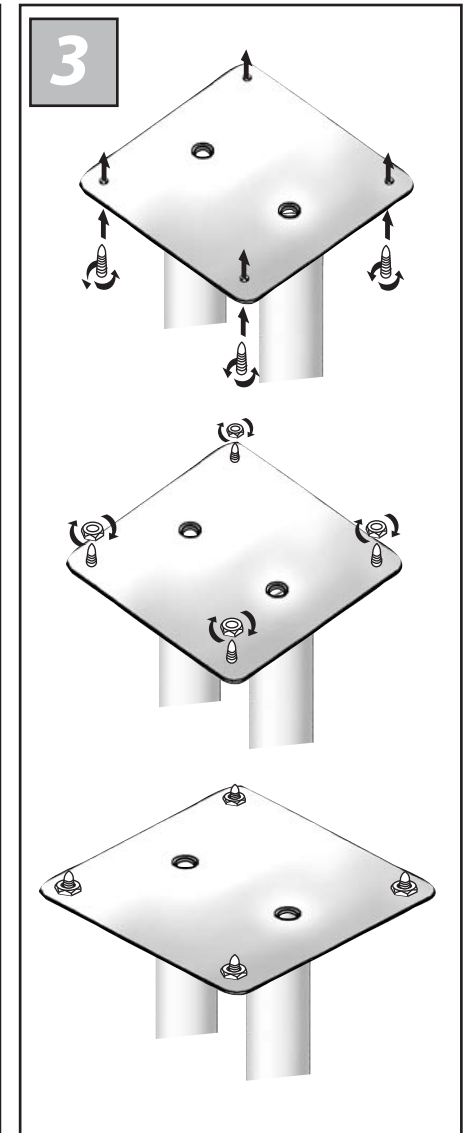

COPYRIGHT 2003

B-TECH INTERNATIONAL LIMITED, CROYDON, CRO 9UG, UK

WWW.B-TECH-INT.COM