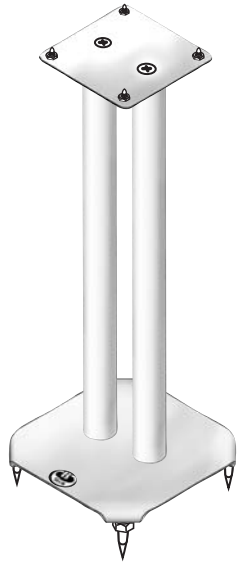

ATLAS

LOUDSPEAKER FLOOR STANDS

ASSEMBLY AND INSTALLATION

APPLICABLE TO BT604, BT606 AND BT608

40cm - (ref BT604)

60cm - (ref BT606)

80cm - (ref BT608)

THIS PACK CONTAINS 1 PAIR (2) LOUDSPEAKER STANDS.
PLEASE KEEP THESE INSTRUCTIONS FOR FUTURE REFERENCE.

PARTS LIST

(x8)

(x4)

(x8)

(x8)

(x2)

(x8)

(x2)