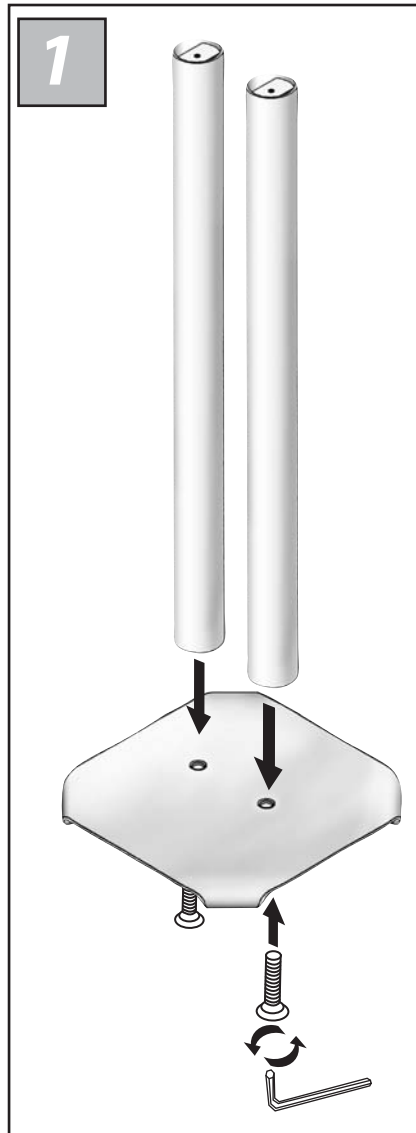

COPYRIGHT 2003

B-TECH INTERNATIONAL LIMITED, CROYDON, CRO 9UG, UK

WWW.B-TECH-INT.COM