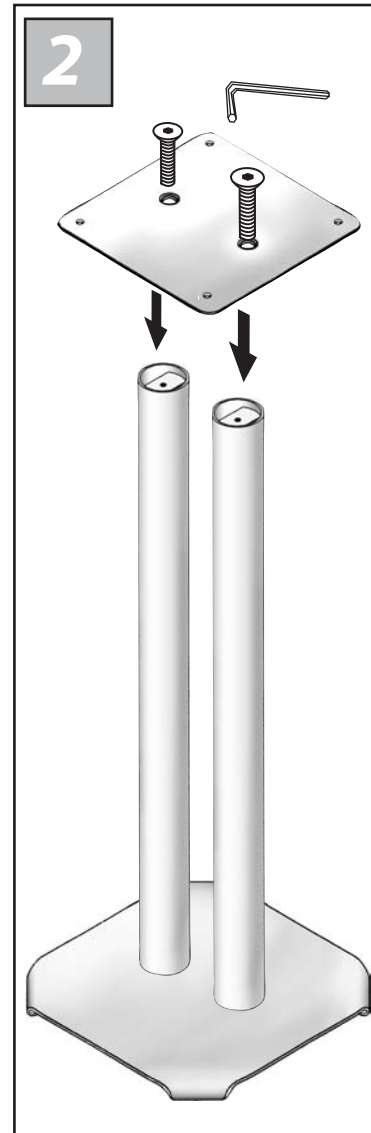

COPYRIGHT 2003

B-TECH INTERNATIONAL LIMITED, CROYDON, CRO 9UG, UK

WWW.B-TECH-INT.COM